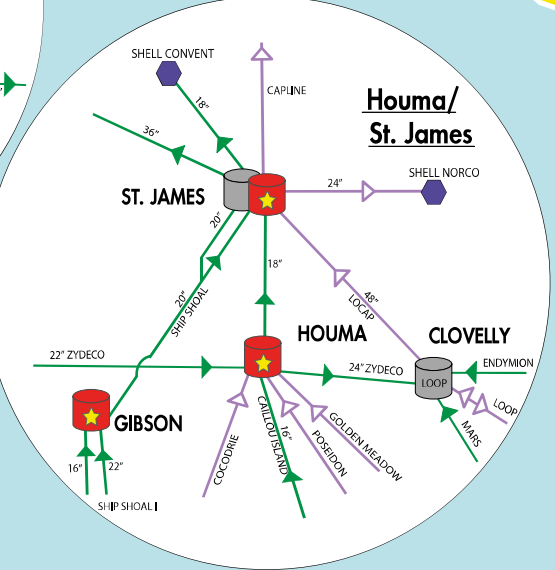

SHELL PIPELINE COMPANY LP

Your Market Connection

www.shell.us/pipeline

OTHER TERMINAL ASSETS

Shell GOM Coastal Infrastructure

- Shell Tank Storage
- Other Party Tank Storage
- Shell Operated Crude
- Shell Operated Refinery Gas (RGP)
- Third Party Operated Pipelines
- Shell Docks
- Refinery / Plant

Not To Scale