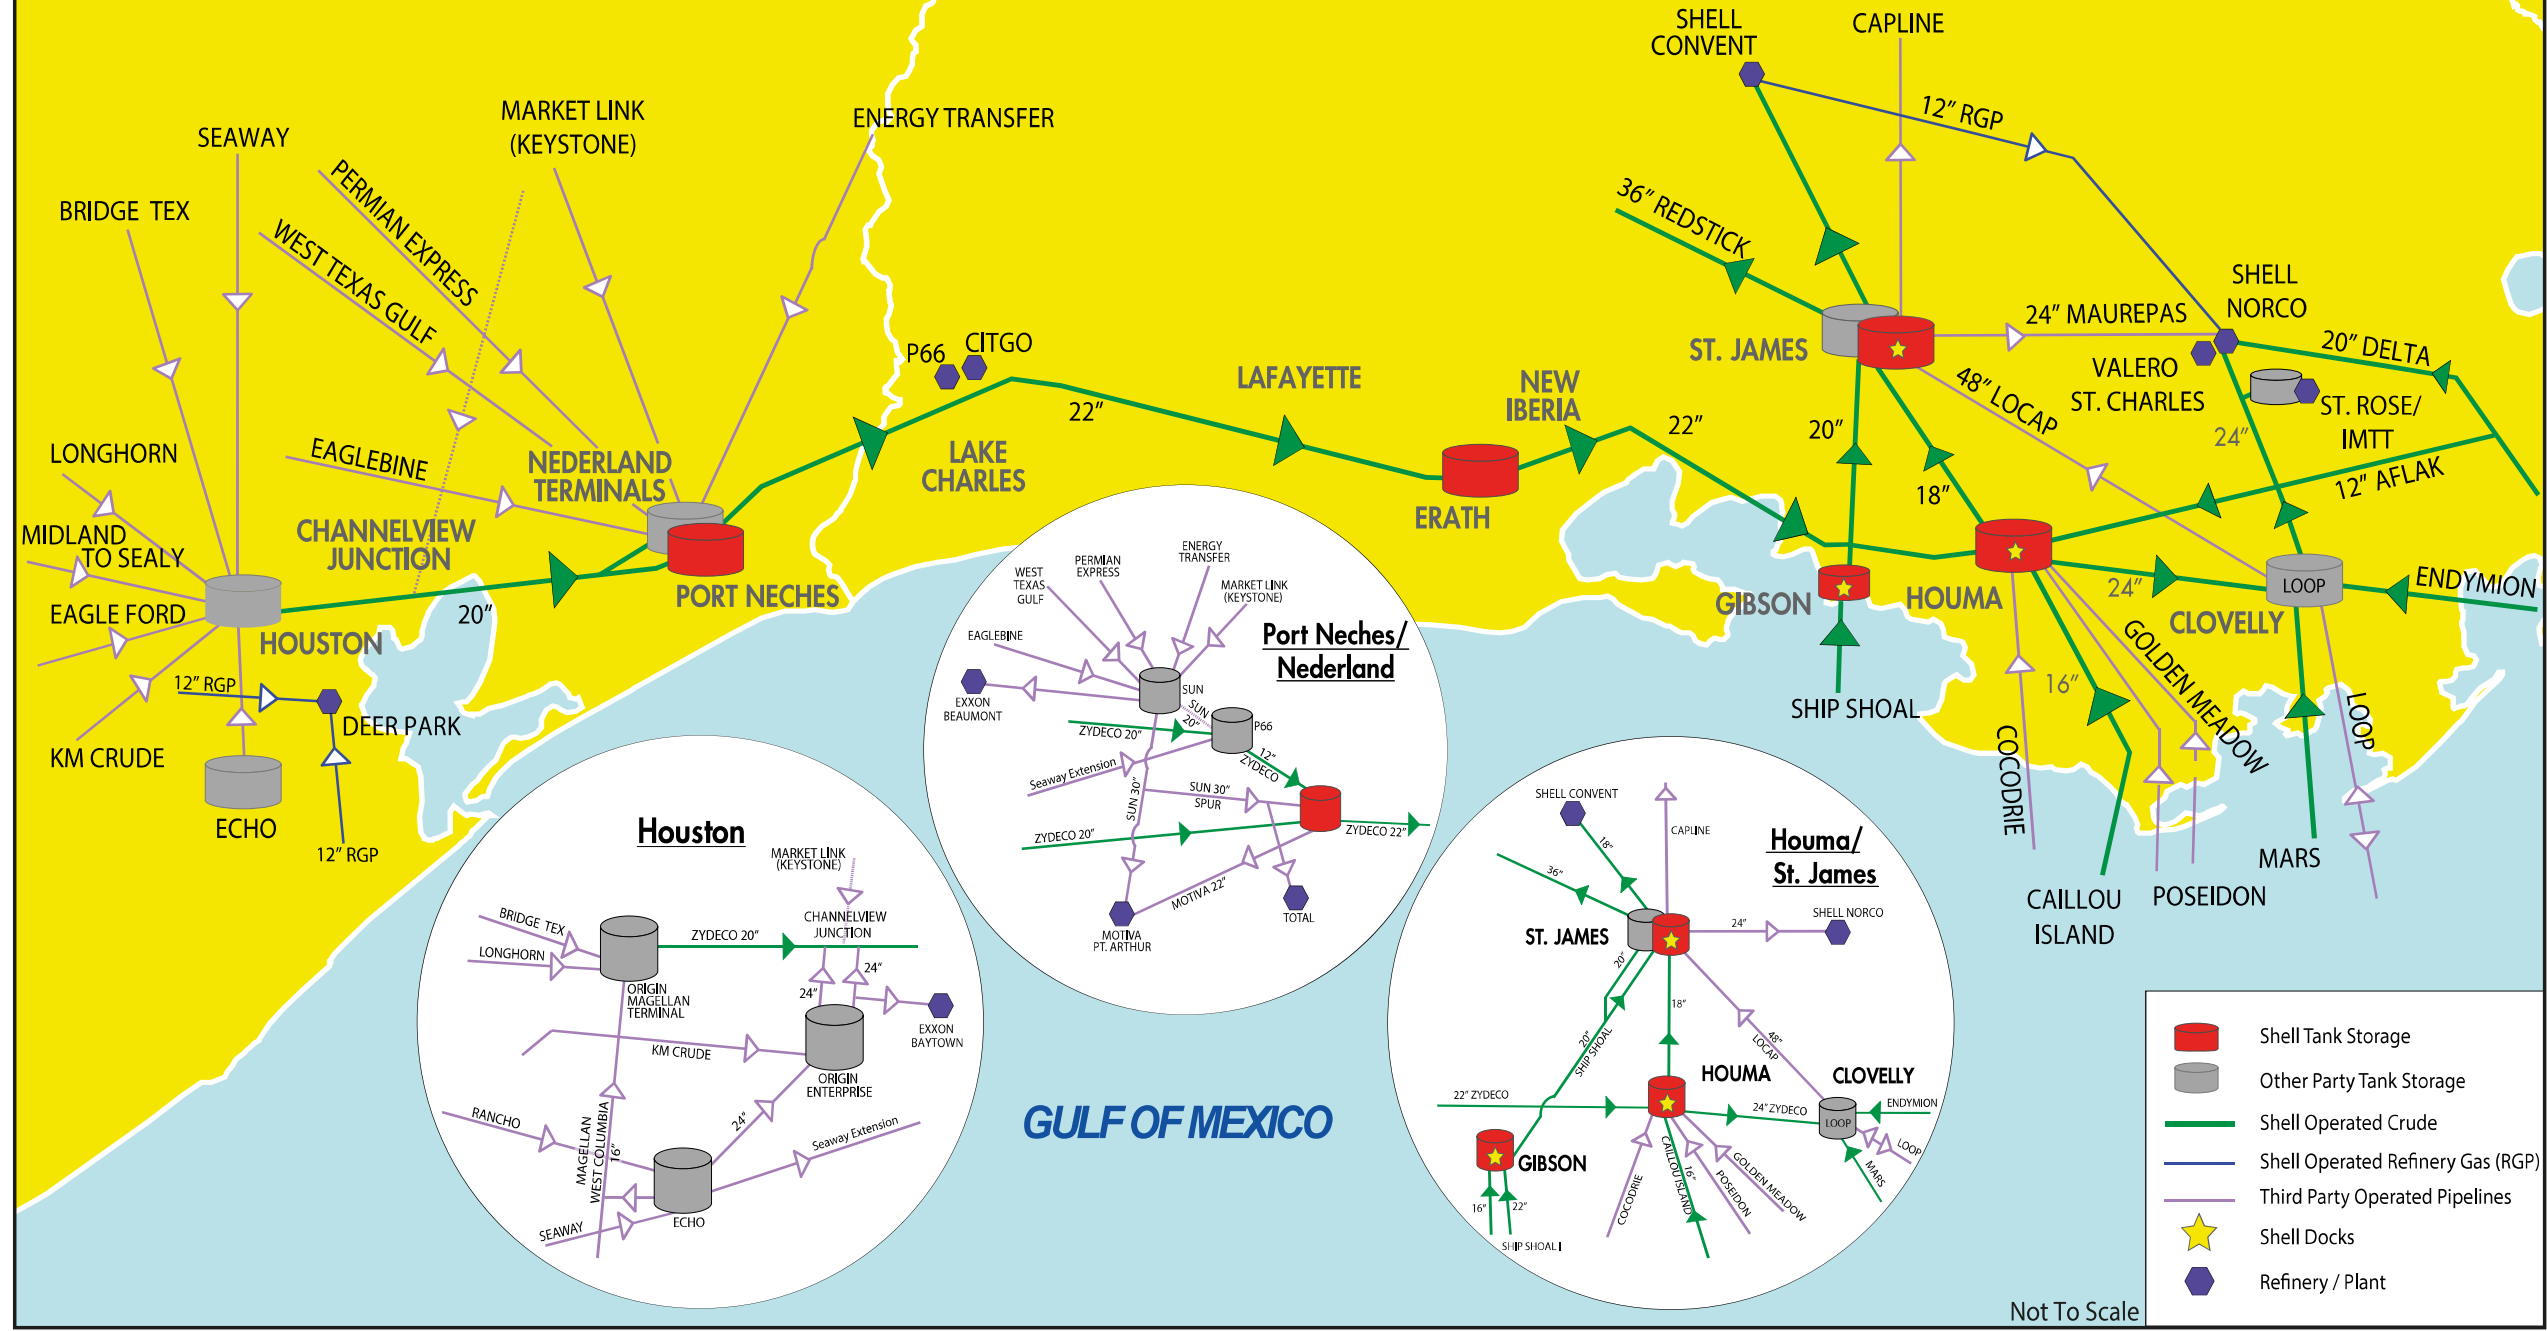

SHELL PIPELINE COMPANY LP

Your Market Connection

www.shell.us/pipeline

OTHER TERMINAL ASSETS

Shell GOM Coastal Infrastructure

- Shell Tank Storage
- Other Party Tank Storage
- Shell Operated Crude
- Shell Operated Refinery Gas (RGP)
- Third Party Operated Pipelines
- Shell Docks
- Refinery / Plant

Not To Scale