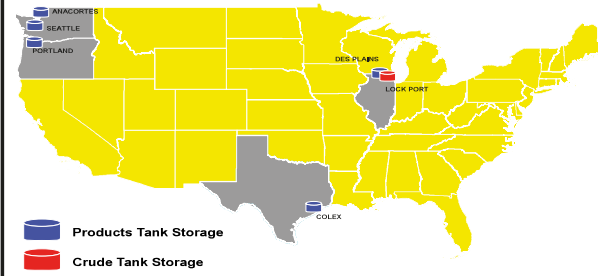

SHELL PIPELINE COMPANY LP

Your Market Connection

www.shell.us/pipeline

OTHER TERMINAL ASSETS

Shell GOM Coastal Infrastructure

- Shell Tank Storage
- Other Party Tank Storage
- Shell Operated Crude
- Shell Operated Refinery Gas (RGP)
- Third Party Operated Pipelines
- Shell Docks
- Refinery / Plant