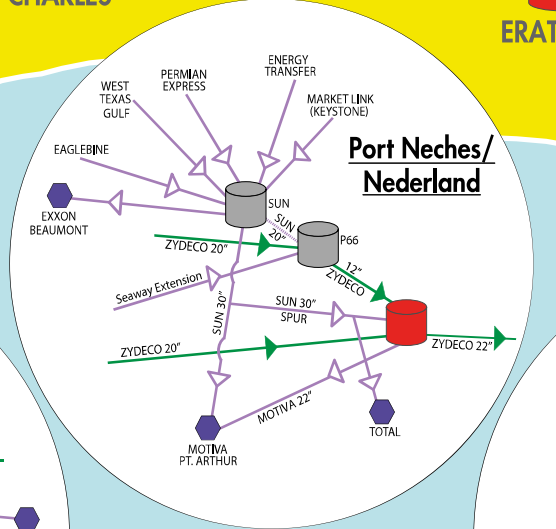

SHELL PIPELINE COMPANY LP

Your Market Connection

www.shell.us/pipeline

OTHER TERMINAL ASSETS

Shell GOM Coastal Infrastructure

- Shell Tank Storage
- Other Party Tank Storage
- Shell Operated Crude
- Shell Operated Refinery Gas (RGP)
- Third Party Operated Pipelines
- Shell Docks
- Refinery / Plant

Not To Scale